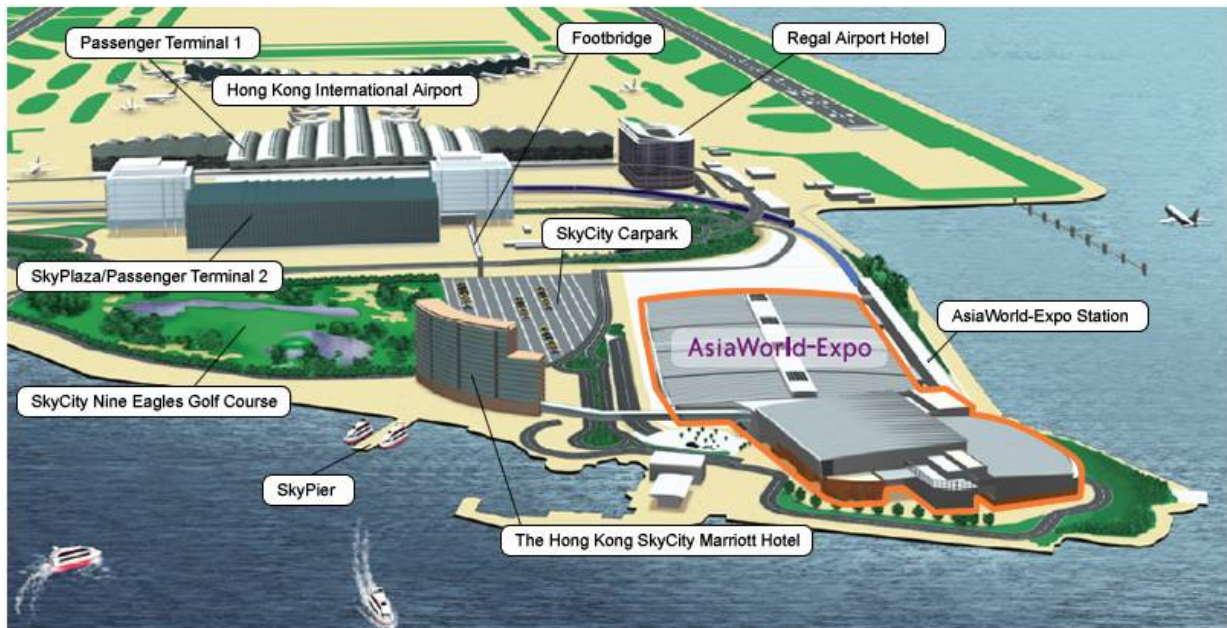

4) By Air

AsiaWorld-Expo is fully integrated with the Hong Kong International Airport, making it one of the few exhibition and event centres in the world to enjoy such close ties to a major international airport. The Airport itself handles close to 900 flights per day to over 150 destinations worldwide, including more than 40 Mainland cities, reaching half of the world's population in just five hours by air.

From the Airport, passengers can simply take the 1-minute Airport Express train ride to reach the convenient in-venue AsiaWorld-Expo Station.

5) By Sea

SkyPier, strategically located adjacent to AsiaWorld-Expo, offers cross-boundary ferry transfer services for transit passengers. Six ports are available in the Pearl River Delta – Shenzhen Shekou, Shenzhen Fuyong, Macao, Zhongshan, Humen in Dongguan and Zhuhai Jiuzhou – from which ferry services can shuttle passengers to whisk through the Hong Kong International Airport for direct flights to over 150 destinations.

Where to stay

1) Directly at AsiaWorld-Expo

There are 3 top hotels located close to the AsiaWorld-Expo Centre

		<i>Rooms</i>	<i>Time to Expo Centre</i>	<i>Additional info</i>
Marriot SkyCity	5*	658	1 minute	Skywalk direct to centre
Regal Hotel	5*	1171	5 minutes	World's Best Airport Hotel 2011 (Skytrax)
Novotel Citygate	5*	440	10 minutes	

2) Hong Kong Station/Central Hong Kong

Hong Kong Station is the starting point for the Airport Express which takes you directly to the AsiaWorld-Expo Station within less than 30 Minutes. There are many hotels in that area. GPE is currently negotiating with some of these hotels regarding preferential rates for visitors and exhibitors.