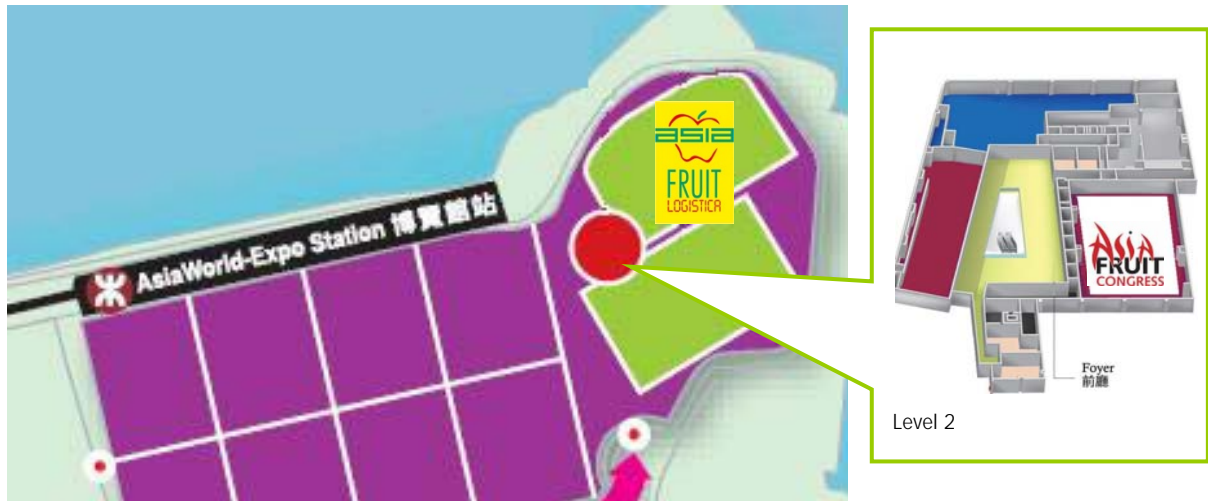

3) Kowloon:

The Airport Express also stops at Kowloon station close to a range of world class hotels. GPE is currently talking to these hotels in order to arrange for special rates.

Final hotel lists and reservation forms for our partner hotels will be available from December 2011 on our website.

Overview of venue

ASIA FRUIT LOGISTICA 2012
Hall 1 & 2
AsiaWorld-Expo
Ground Level

Asiafruit Congress 2012
Room 201 ABC
AsiaWorld-Expo
Level 2

Service Facilities at AsiaWorld Expo

*Business Center**

The Business Center: provides a wide range of professional administration and business services such as